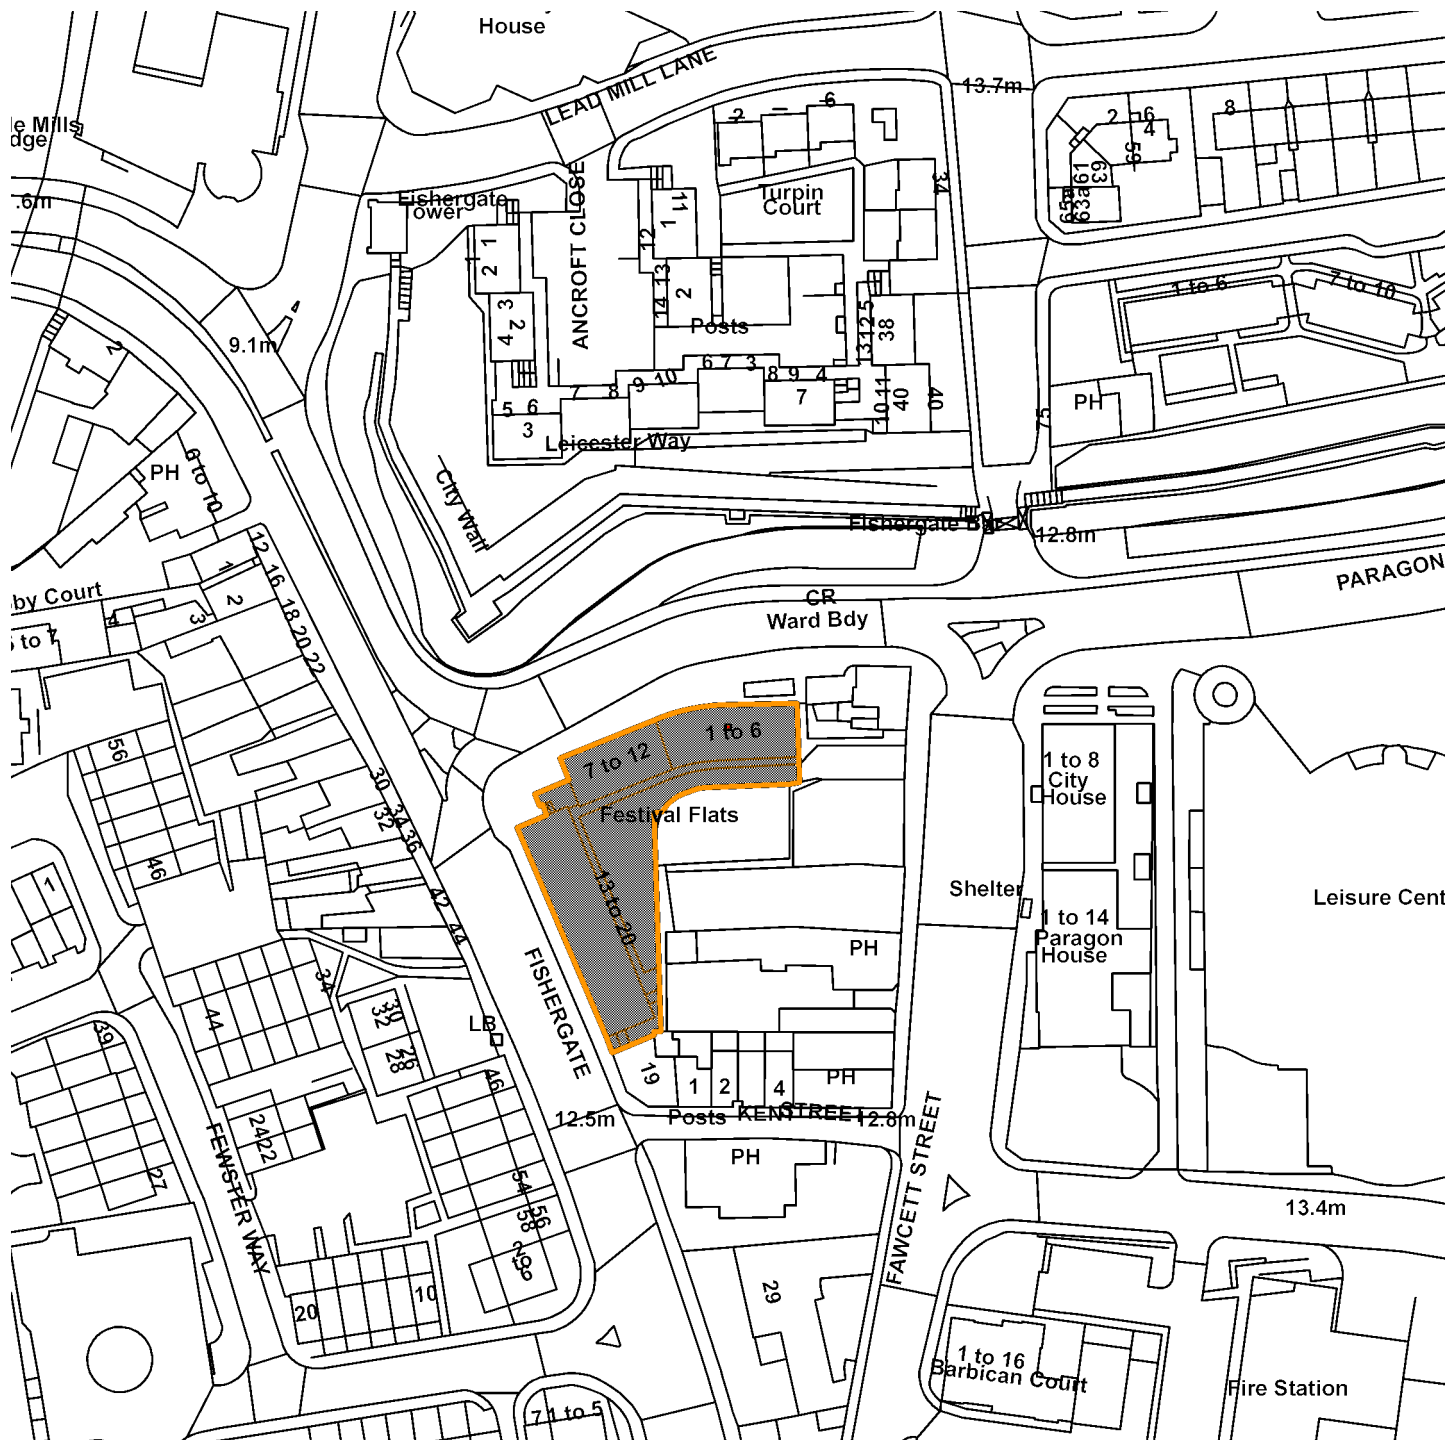

Festival Flats, Paragon Street

17/00586/GRG3

GIS by ESRI (UK)

Scale : 1:1267

Reproduced from the Ordnance Survey map with the permission of the Controller of Her Majesty's Stationery Office © Crown Copyright 2000.

Unauthorised reproduction infringes Crown Copyright and may lead to prosecution or civil proceedings.

Produced using ESRI (UK)'s MapExplorer 2.0 - <http://www.esriuk.com>

Organisation	Not Set
Department	Not Set
Comments	Site plan
Date	31 July 2017
SLA Number	Not Set